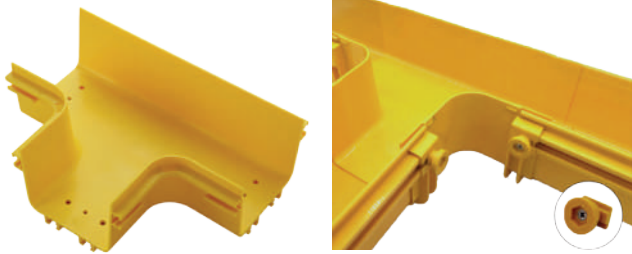

OPTICAL TRAYS

Optical tray horizontal T 120mm / 240mm

Model	RSOPHTEE-120	RSOPHTEE-240
Width	120mm	240mm
Material	ABS