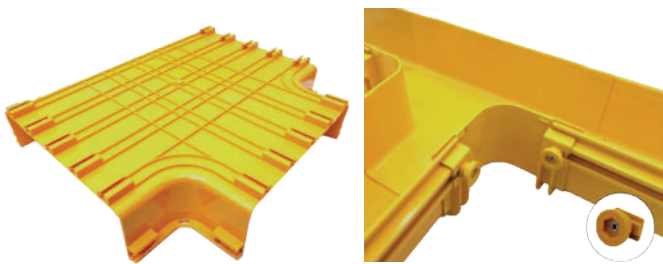

Optical tray horizontal T 300mm / 360mm

Model	RSOPHTEE-300	RSOPHTEE-360
Width	300mm	360mm
Material	ABS