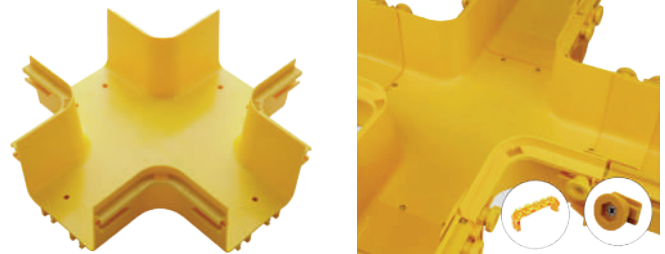

Optical tray horizontal cross connecting 120mm / 240mm

Model	RSOPHCSS-120	RSOPHCSS-240
Width	120mm	240mm
Material	ABS