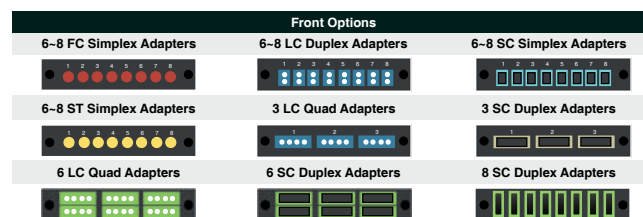

ODF

Sliding ODF 1U

Model	RS1
Depth	205mm
Height	1U
Width	19", 21", 23"
Material	SPCC Cold Rolled Steel
Thickness	1.2mm
Capacity	144 fibers using LC Quad Adapters

Sliding ODF 5U

Model	RS3
Depth	232mm
Height	5U
Width	19", 21", 23"
Material	SPCC Cold Rolled Steel
Thickness	1.2mm
Capacity	576 fibers using LC DX Adapters