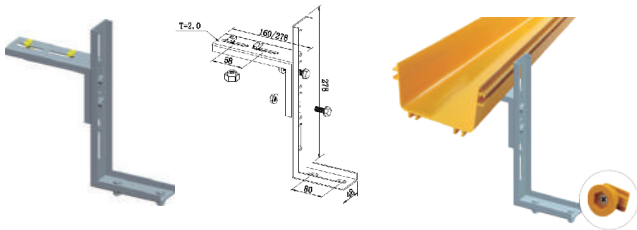

Optical tray L support model 2 120mm / 240mm / 300mm / 360mm

Model	RSOPSUPL2-120	RSOPSUPL2-240
Width	120mm	240mm
Model	RSOPSUPL2-300	RSOPSUPL2-360
Width	300mm	360mm
Material	ABS