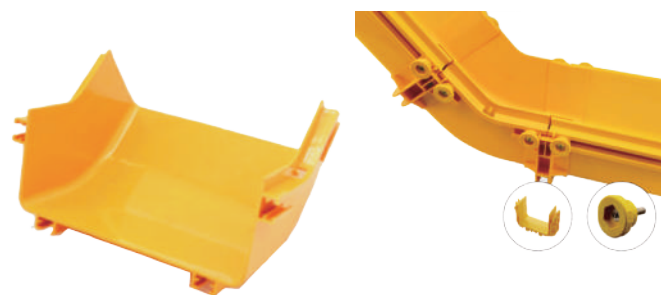

Optical tray trumpet spill out 120mm / 240mm

Model	RSOPTTSOUT120	RSOPTTSOUT240
Width	120mm	240mm
Material	ABS	

OPTICAL TRAYS

Optical tray external riser 45° 120mm / 240mm / 300mm / 360mm

Model	RSOPTER45-120	RSOPTER45-240
Width	120mm	240mm
Model	RSOPTER45-300	RSOPTER45-360
Width	300mm	360mm
Material	ABS	