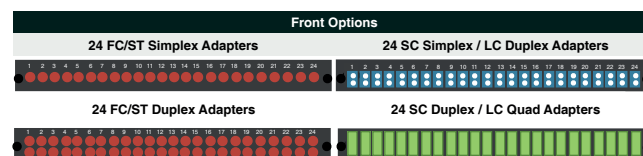

Model	RS1
Depth	205mm
Height	1U
Width	19", 21", 23"
Material	SPCC Cold Rolled Steel
Thickness	1.2mm
Capacity	144 fibers using LC Quad Adapters