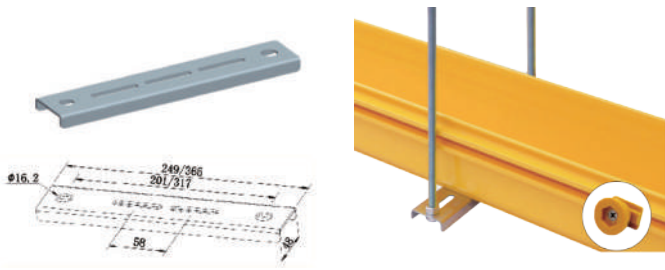

Model RSOPTMCEWT55

Width 55mm

Material ABS

Optical tray big movable cable exit 120mm

Model RSOPTBCEI20

Width 120mm

Material ABS

Optical tray hanging bar 120mm / 240mm / 300mm / 360mm