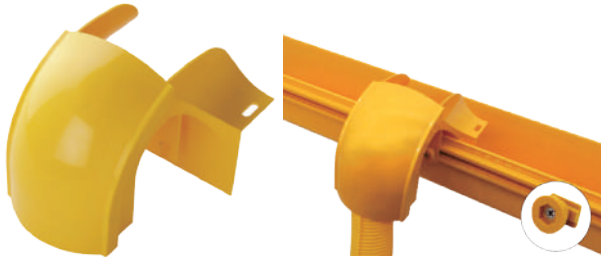

OPTICAL TRAYS

Optical tray movable cable exit (55mm) with tube (800mm)

Model RSOPTMCEWT55

Width 55mm

Material ABS