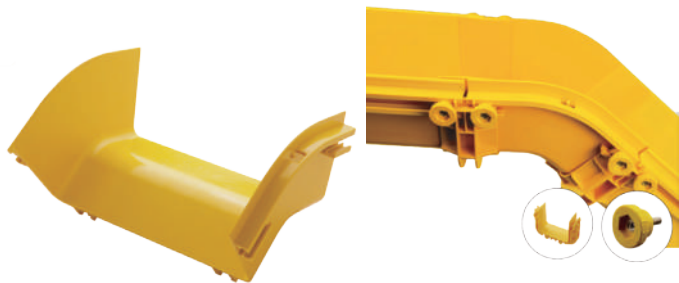

OPTICAL TRAYS

Optical tray external riser 45° 120mm / 240mm / 300mm / 360mm

Model	RSOPTER45-120	RSOPTER45-240
Width	120mm	240mm
Model	RSOPTER45-300	RSOPTER45-360
Width	300mm	360mm
Material	ABS