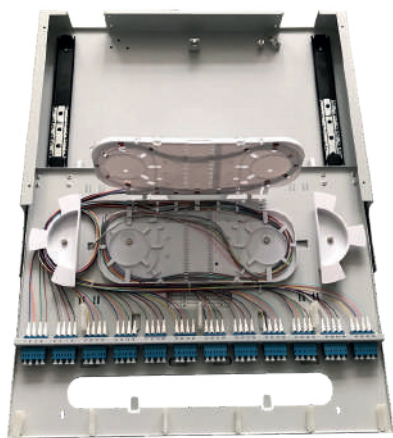

Sliding ODF 1U with rails