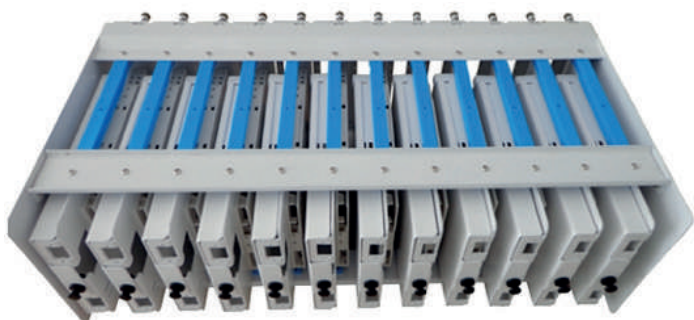

ODF

Sliding ODF 1U

Model	RS1
Depth	205mm
Height	1U
Width	19", 21", 23"
Material	SPCC Cold Rolled Steel
Thickness	1.2mm
Capacity	144 fibers using LC Quad Adapters

Sliding ODF 5U

Model	RS3
Depth	232mm
Height	5U
Width	19", 21", 23"
Material	SPCC Cold Rolled Steel
Thickness	1.2mm
Capacity	576 fibers using LC DX Adapters

Fixed ODF 3U

Model	RS5
Depth	225mm
Height	3U
Material	SPCC Cold Rolled Steel
Thickness	1.2mm
Capacity	288 fibers using LC DX Adapters

ODF

Sliding ODF 1U with rails

Model	RS6
Depth	225mm
Height	1U
Width	19", 21", 23"
Material	SPCC Cold Rolled Steel
Thickness	1.2mm
Capacity	72 fibers zusing LC Quad Adapters