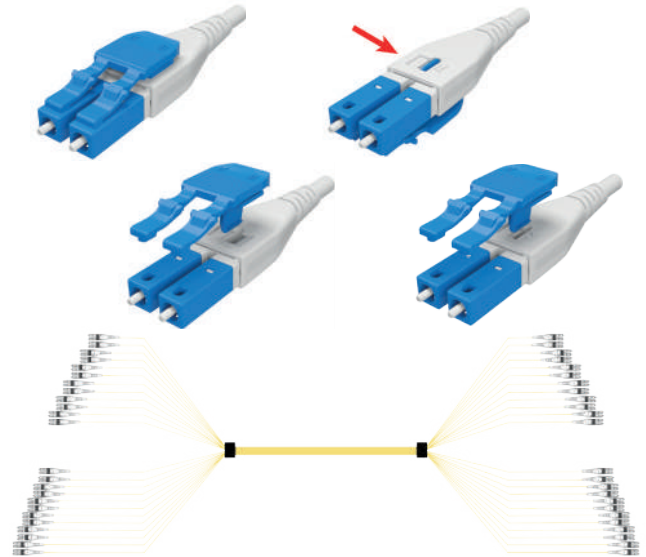

Multi-fiber cable with uni-boot polarity connectors

Type of connector	LC Duplex
Fibers quantity	12, 24, 48, 72, 96, 144
Type of polishing	UPC, APC
Insertion loss	≤0.2dB
Type of Fiber	G.652D, G.655, G.657, OM3, OM4
Tail cable diameter	900um, 2mm, 3mm
Trunk cable diameter	6mm ~ 9mm
Jacket color	Yellow, Aqua, Violet
Standards	GR-326-CORE, TIA/EIA, IEC 60332-3, IEC 61300-2-2, IEC 61300-2-1, IEC 61300-2-12, FOCIS (aka TIA-604-5), IEC-61754-7, TIA-568-C, CENELEC EN50377-15-1, IEC 61300-2-4 & IEC 61300-2-5, REACH, RoHS & SvHC