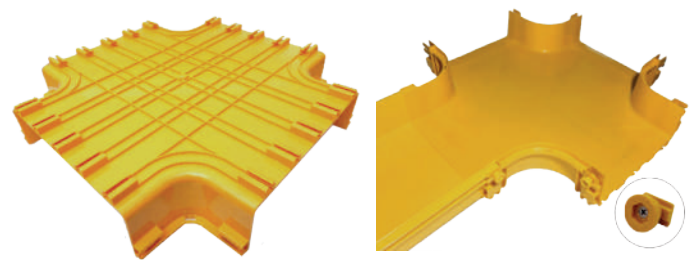

Optical tray horizontal cross connecting 300mm / 360mm

Model	RSOPHCSS-300	RSOPHCSS-360
Width	300mm	360mm
Material	ABS