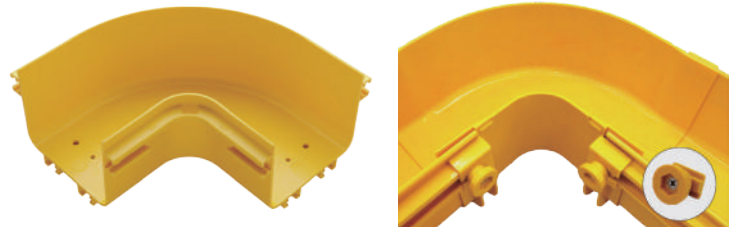

Optical tray horizontal 90° bend 120mm / 240mm

Model	RSOPHT90B-120	RSOPHT90B-240
Width	120mm	240mm
Material	ABS