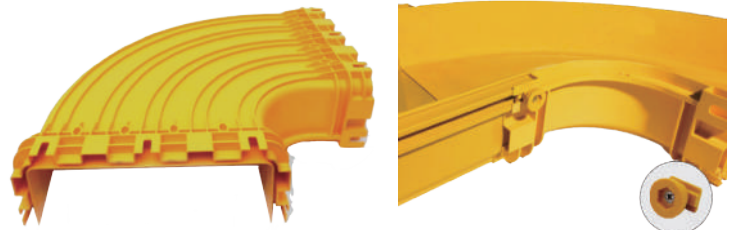

Optical tray horizontal 90° bend 300mm / 360mm

Model	RSOPHT90B-300	RSOPHT90B-360
Width	300mm	360mm
Material	ABS