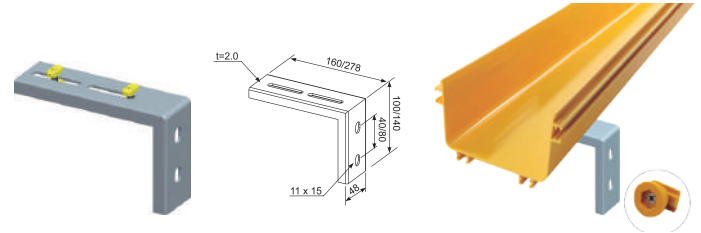

Model RSOPCTS1-300 RSOPCTS1-360

Width 300mm 360mm

Material ABS

OPTICAL TRAYS

Optical tray hanging set 120mm / 240mm / 300mm / 360mm

Model	RSOPHSET-120	RSOPHSET-240
Width	120mm	240mm
Model	RSOPHSET-300	RSOPHSET-360
Width	300mm	360mm
Material	ABS	