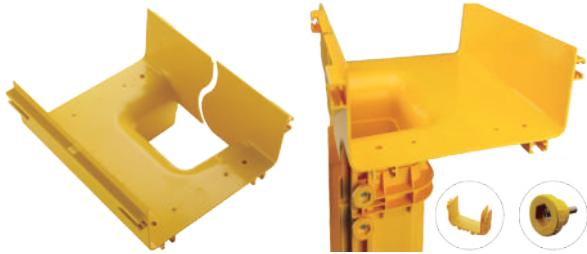

OPTICAL TRAYS

Optical tray vertical T 120mm / 240mm

Model	RSOPTH90B-120	RSOPTH90B-240
Width	120mm	240mm
Material	ABS