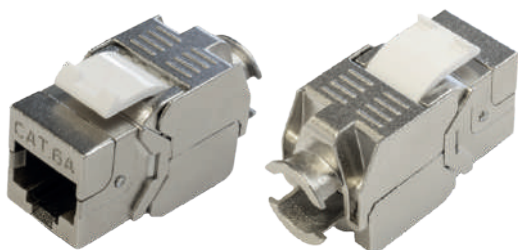

Structured cabling keystone jack Category 6A

Model	RS-K6A
AWG	22 ~ 24
Material	PC, Metal
Structure	UTP, FTP
Punching	Auto punching, Manual punching
Angle	90°, 180°
Color	Yellow, Blue, White, Gray, Red, Green, Violet, Orange