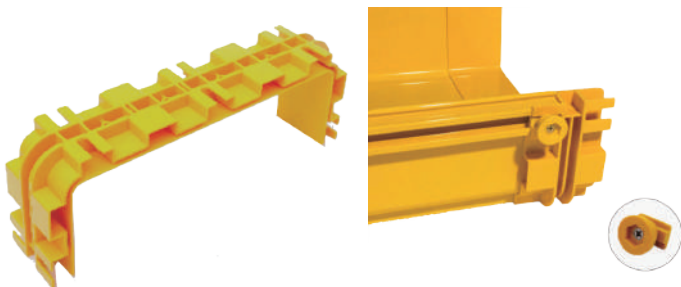

Optical tray connector 300mm / 360mm

Model	RSOPTCNN-300	RSOPTCNN-360
Width	300mm	360mm
Material	ABS