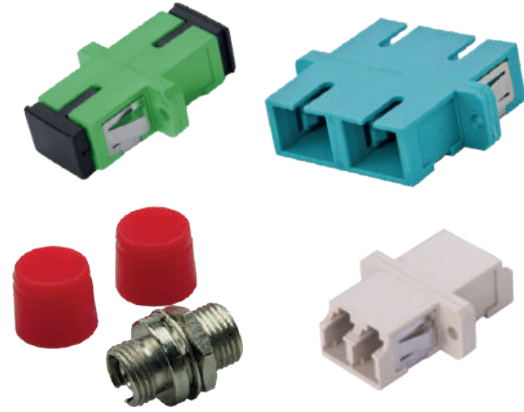

Adapters for ODF, DDF & any optical patch panel

Type of connector	FC, E2000, MU, LC, SC, ST		
Type of fiber	Single-mode	Multi-mode	
Type of polishing	UPC	APC	UPC
Color	Blue, Green	Grey, Aqua, Violet	
Alignment Sleeve material	Zirconia / Phosphor Bronze		
Insertion loss	0.1dB / 0.15dB		
Durability	500 connections (IEC 61300-2-2)		
Fibers quantity	Simplex, Duplex, Quad		
Standards	GR-326-CORE, TIA/EIA, IEC 60332-3, IEC 61300-2-2, IEC 61300-2-1, IEC 61300-2-12, IEC 61300-2-4 & IEC 61300-2-5, REACH, RoHS & SvHC