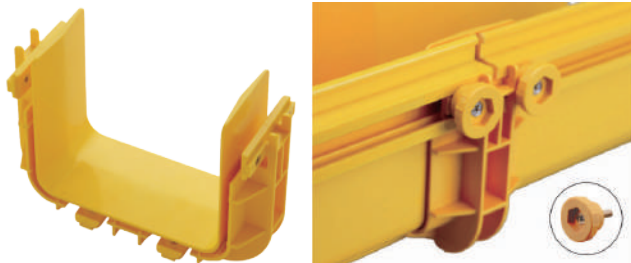

Optical tray cover 120mm / 240mm / 300mm / 360mm

Model	RSOPTCO120	RSOPTCO240
Width	120mm	240mm
Model	RSOPTCO300	RSOPTCO360
Width	300mm	360mm
Length	2000mm	
Material	PVC	

OPTICAL TRAYS

Optical tray connector 120mm / 240mm