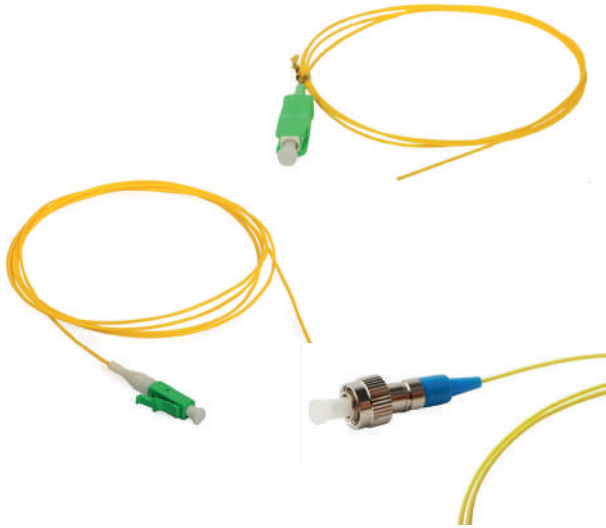

Single-mode optical pigtails

Type of connector	FC, E2000, MU, LC, SC, ST	
Ferule material	Zirconia	
Type of polishing	UPC	APC
Insertion loss	≤ 0.2dB	
Return loss	≥ 55dB	≥ 60dB
Type of Fiber	G.652D, G.655, G.657A1, A2, B3	
Diameter	250um, 900um, 2mm, 3mm	
Color	Yellow, White, 12 Colors	
Durability	1000 connections	
Standards	GR-326-CORE, TIA/EIA, IEC 60332-3, IEC 61300-2-2, IEC 61300-2-1, IEC 61300-2-12, IEC 61300-2-4 & IEC 61300-2-5, REACH, RoHS & SvHC