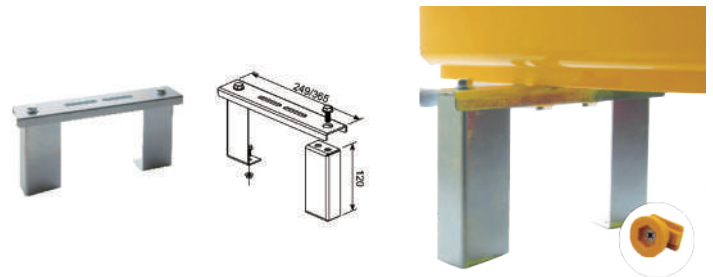

Optical tray cabinet top 120mm / 240mm / 300mm / 360mm

Model RSOPCTS1-120   RSOPCTS1-240

Width 120mm   240mm

Model RSOPCTS1-300   RSOPCTS1-360

Width 300mm   360mm

Material ABS