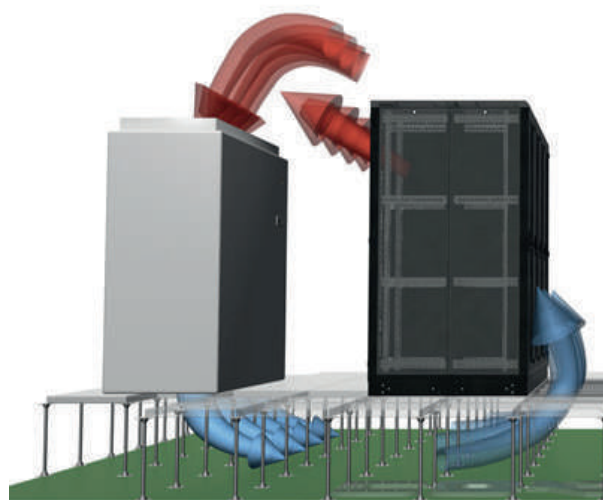

Model	RS-CRACMI
Air flow rate	4500-11500(m3/h)
Total cooling capacity	25.2KW-59.3KW (DB24°C/RH50%)
Heater	6KW--30 kW . PTC heating
Humidifier	3 kg/h--15 kg/h. Electrode steam Humidifier
Standard electric parameters	380V/3Ph/50Hz
Air Filter	Plate filter (G4)
Standards	CCC/ISO9001/ISO14001/ROHS