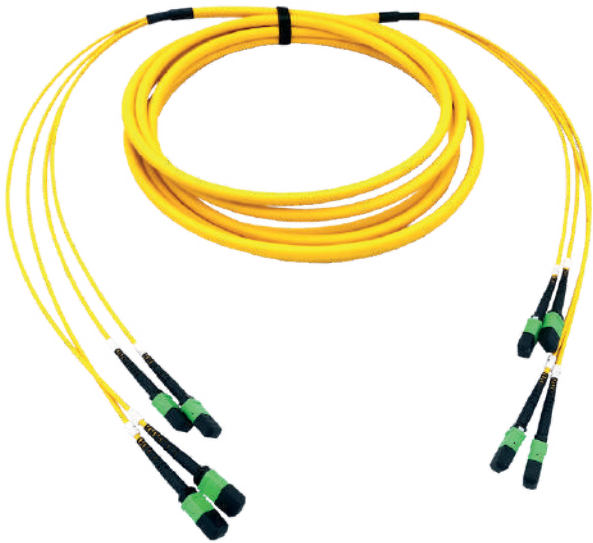

MPO/MTP trunk cable

Type of connector	MPO, MTP
Fibers quantity	12, 24, 48, 72, 96, 144
Type of polishing	UPC, APC
Insertion loss	≤0.35dB, ≤0.75dB
Type of Fiber	G.652D, G.655, G.657, OM3, OM4
Tail cable diameter	2mm, 3mm
Trunk cable diameter	6mm ~ 9mm
Jacket color	Yellow, Aqua, Violet
Connection type	A, B & C
Standards	GR-326-CORE, TIA/EIA, IEC 60332-3, IEC 61300-2-2, IEC 61300-2-1, IEC 61300-2-12, FOCIS (aka TIA-604-5), IEC-61754-7, TIA-568-C, CENELEC EN50377-15-1, IEC 61300-2-4 & IEC 61300-2-5, REACH, RoHS & SvHC