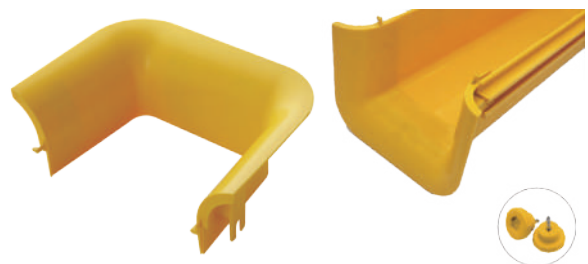

Model	RSOPTH90B-120	RSOPTH90B-240
Width	120mm	240mm
Material	ABS	

Optical tray reducer 240mm to 120mm

Model	RSOPTRUD1
Width	240mm to 120mm
Material	ABS

Optical tray reducer 300mm to 240mm

Model	RSOPTRUD2
Width	300mm to 240mm
Material	ABS