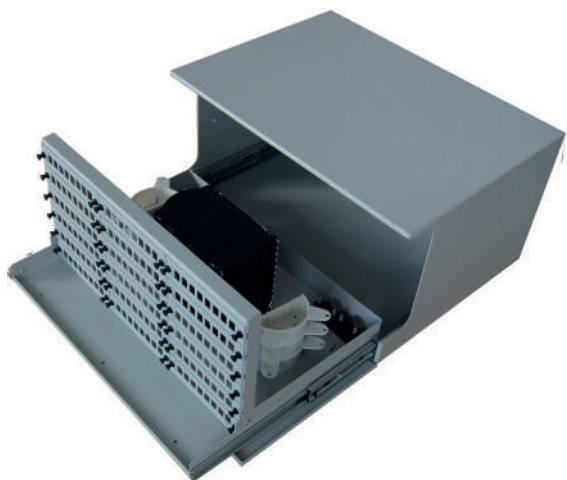

ODF

Sliding ODF 1U

Model	RS1
Depth	205mm
Height	1U
Width	19", 21", 23"
Material	SPCC Cold Rolled Steel
Thickness	1.2mm
Capacity	144 fibers using LC Quad Adapters

Sliding ODF 5U

Model	RS3
Depth	232mm
Height	5U
Width	19", 21", 23"
Material	SPCC Cold Rolled Steel
Thickness	1.2mm
Capacity	576 fibers using LC DX Adapters