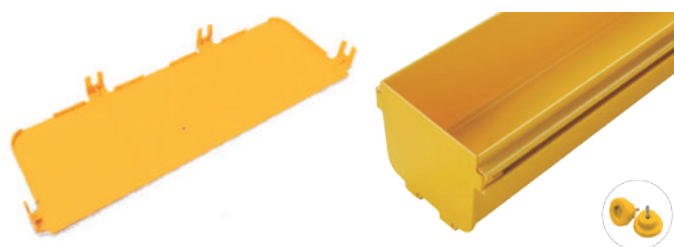

Optical tray trumpet spill out 120mm / 240mm

Model	RSOPTECAP-120	RSOPTTSOUT240
Width	120mm	240mm
Material	ABS