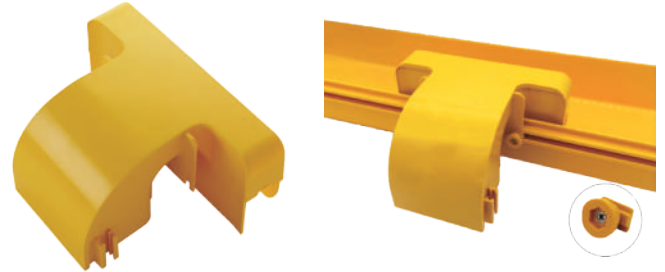

Optical tray big movable cable exit 120mm

Model RSOPTBCEI20

Width 120mm

Material ABS