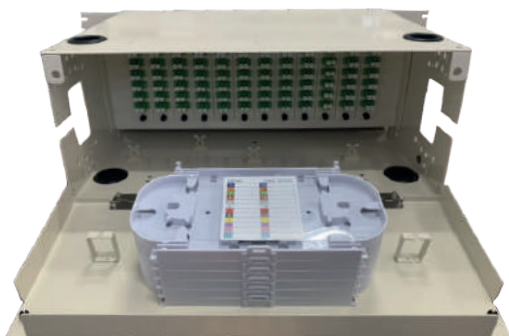

Sliding ODF M3

Model	RS17
Depth	315mm
Height	4U
Width	19", 21", 23"
Material	SPCC Cold Rolled Steel
Thickness	1.5mm
Capacity	144 fibers using LC DX Adapters

Front Options		
6-8 FC Simplex Adapters	6-8 LC Duplex Adapters	6-8 SC Simplex Adapters
6-8 ST Simplex Adapters	3 LC Quad Adapters	3 SC Duplex Adapters
6 LC Quad Adapters	6 SC Duplex Adapters	8 SC Duplex Adapters