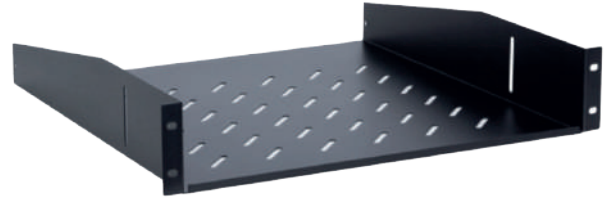

Model	RS-M4PDU6
Sockets	6
Type of socket	A, B, C, D, E, F, G, H
Width	19", 21", 23"
Material	Un-flammable PP module Aluminium alloy shell

TYPE OF SOCKETS

Fixed Shelf M1

Model	RS-SM1-6	RS-SM1-8	RS-SM1-10
Depth	600mm	800mm	1000mm
Width	19", 21", 23"		
Material	SPCC Cold Rolled Steel		
Thickness	1.2mm		
Capacity	60kg		

Fixed Shelf 2U M2

Model	RS-SM2-6	RS-SM2-8	RS-SM2-10
Depth	600mm	800mm	1000mm
Width	19", 21", 23"		
Material	SPCC Cold Rolled Steel		
Thickness	1.5mm		
Capacity	25kg		

Sliding Shelf M3

Model	RS-SM3-6	RS-SM3-8	RS-SM3-10
Depth	600mm	800mm	1000mm
Width	19", 21", 23"		
Material	SPCC Cold Rolled Steel		
Thickness	1.2mm		
Capacity	50kg		