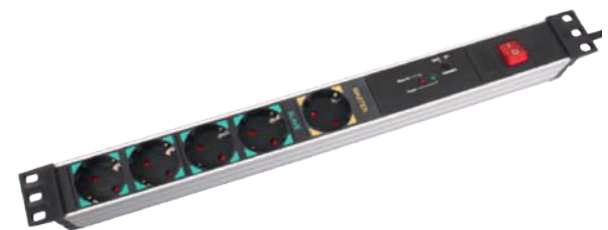

PDU's

PDU M1 with switch

Model	RS-M1PDU6	RS-M1PDU8
Sockets	6	8
Type of socket	A, B, C, D, E, F, G, H	
Width	19", 21", 23"	
Material	Un-flammable PP module Aluminium alloy shell	

PDU M2 with air switch

Model	RS-M2PDU6	RS-M2PDU8
Air switch	1	2
Sockets	6	
Type of socket	A, B, C, D, E, F, G, H	
Width	19", 21", 23"	
Material	Un-flammable PP module Aluminium alloy shell	

PDU M3 with switch and surge protection

Model	RS-M3PDU6
Sockets	6
Type of socket	A, B, C, D, E, F, G, H
Width	19", 21", 23"
Material	Un-flammable PP module Aluminium alloy shell

PDU M4 with master slave and switch

Model	RS-M4PDU6
Sockets	6
Type of socket	A, B, C, D, E, F, G, H
Width	19", 21", 23"
Material	Un-flammable PP module Aluminium alloy shell

TYPE OF SOCKETS