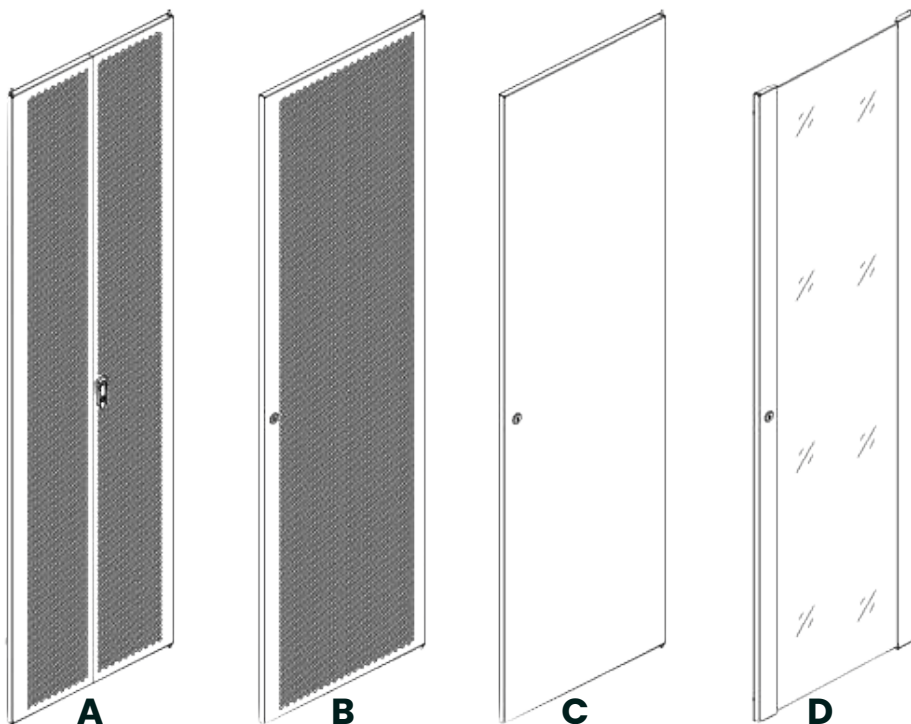

Model RS-OPENR-4

Width (mm) 600 / 800 / 1000

Rack units 20U ~ 47U

Loading capacity 700kg

Material SPCC Cold Rolled Steel / Aluminium

Thickness 2.0mm, 1.2mm, 1mm

SERVER & NETWORK CABINETS

Cabinet door types